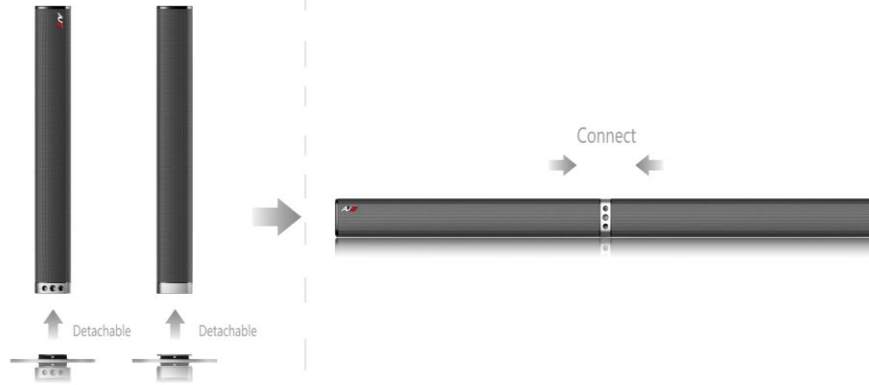

FS68T 2.0CH Detachable Soundbar with Optical

Picture

Parameter

Features

- 1,Audio Output: 2.0CH Channel
- 2,Line in input
- 3,USB input
- 4,Optical input
- 5,Wireless Bluetooth connection
- 6,All in one style, LED indicator
- 7,Detachable Soundbar to tower styles, Digital Amplifier & DSP
- 8,remote controller

Dimension(mm)

70H*78D*975L mm (soundbar type)
(475H*78D*70L)mm X2 (Tower type)
Tower base:W 155*D165mm

bluetooth Version

Version: 5.0 Range:up to 10m

Shipping info

AQL

Major 1.5; Minor: 4.0

Packing